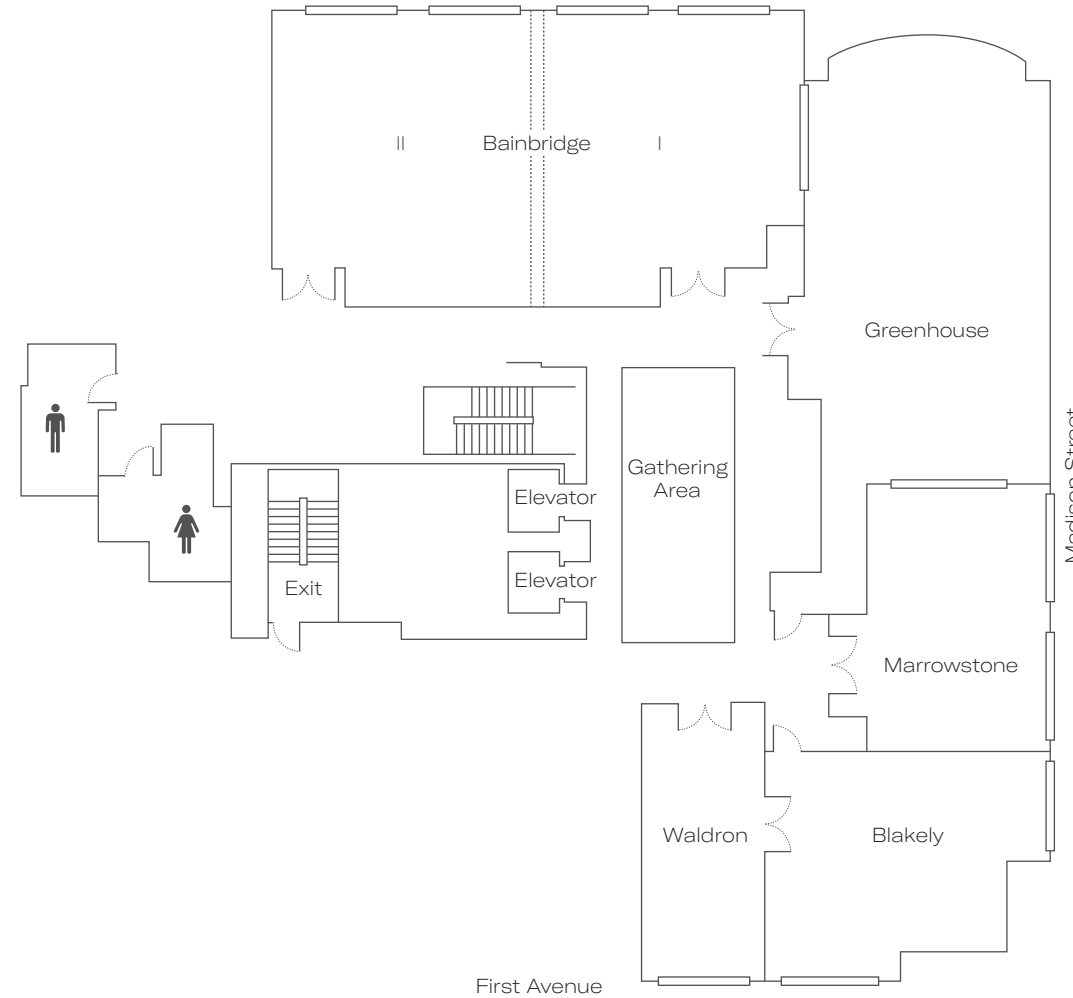

Rosebay Craft Cocktails

Celebrate the unique flavors of the Pacific Northwest with our menu of perfectly-crafted drinks using locally-sourced, small batch and craft spirits, beer, and wine.

Things to Do

- The recently reimagined Spa at Hotel 1000 is an oasis of indulgence with rejuvenating treatments, a relaxation lounge and sauna.
- The Nineteenth: Topgolf Swing Suite, is Seattle's only virtual-reality golf club, offering 52 world-renowned courses.
- 24-hour fitness center with state-of-the-art exercise equipment.
- A short walk from the waterfront along Elliott Bay, Pike Place Market, Seattle Art Museum, Lumen Field, and historic Pioneer Square.
- Located a few short blocks from the hotel, the Seattle Ferry Terminal transports you to the many islands that surround Seattle.

At Your Service

- Wi-Fi in public spaces
- Dry cleaning, pressing and shoe shine
- Safe deposit boxes
- 24-hour in-room dining
- Onsite Encore Audio/Visual
- Valet parking available
- Text Your Service: need a restaurant reservation or the AC turned up? Just text us and we've got you covered

Hilton LXR Hotels & Resorts Welcomes You

Hilton LXR Hotels & Resorts immerse you in profound travel experiences. Because we know that true luxury isn't mass produced, we focus on delivering individualized service and one-of-a-kind stays.

Level Four