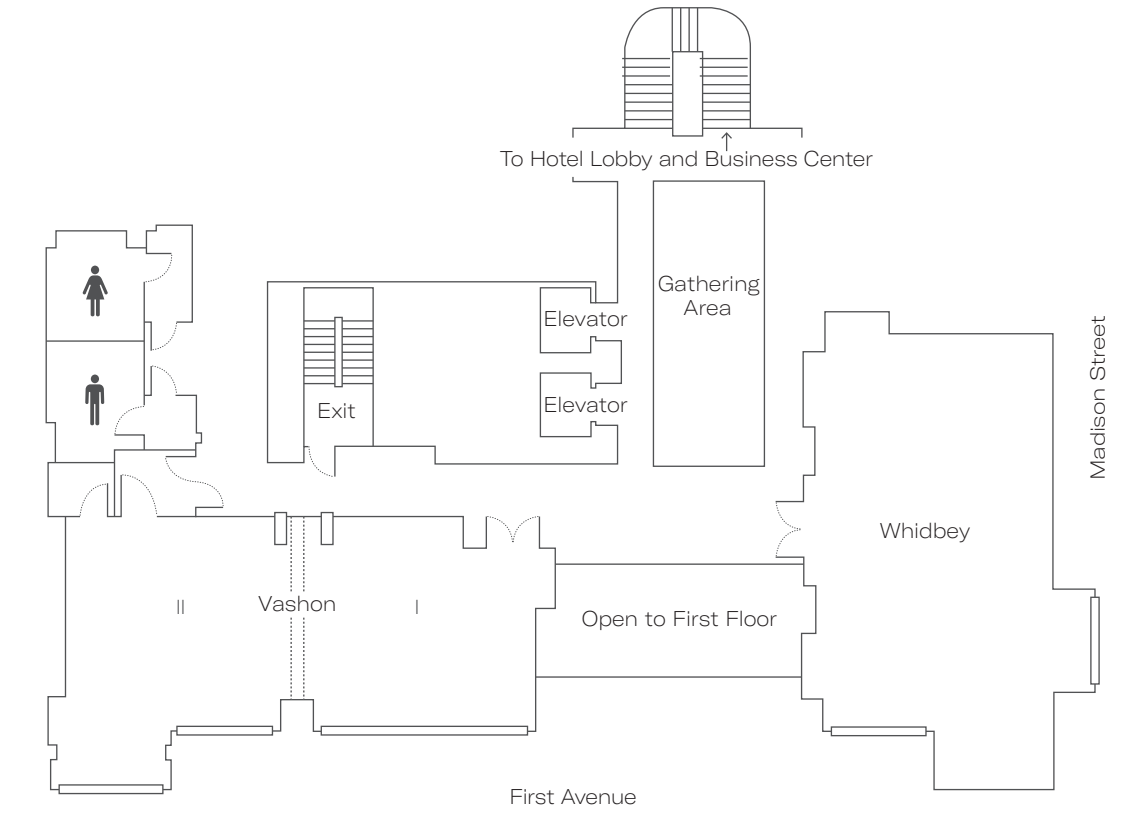

Level Four

Room	Sq. Ft.	Dimensions	Crescent	Square	Rounds	Reception	Classroom	Theatre	Conference	U-Shape	Ceiling
Level Four											
Bainbridge	1856	58 x 27	72	46	120	200	80	180	40	46	9
Bainbridge I	932	30 x 27	30	30	50	80	40	80	18	30	9
Bainbridge II	836	27 x 27	30	30	50	80	40	80	18	30	9
Greenhouse	1160	40 x 29	48	40	80	110	80	120	32	38	9
Marrowstone	567	24 x 21	6		20	20			16		9
Blakely	693	31 x 22	24	60	40	40	25	40	20	22	9
Waldron	377	29 x 13							12		9
Gathering Area	966	42 x 23				90					9

HOTEL 1000
SEATTLE

Level Two

Room	Sq. Ft.	Dimensions	Crescent	Square	Rounds	Reception	Classroom	Theatre	Conference	U-Shape	Ceiling
Level One											
Rosebay (not shown)	930	30 x 30			30	60			20	15	9
Level Two											
Whidbey	1299	44 x 26	48	40	80	90	60	100	32	32	9
Vashon	1338	52 x 24	42	42	80	90	60	100	32	32	9
Vashon I	624	26 x 24	24	18	30	40	25	40	16	18	9
Vashon II	715	26 x 24	24	18	30	40	25	40	16	18	9
Gathering Area	950	44 x 20				60					9
The Nineteenth						14					

Clockwise from top: Bainbridge Meeting Room classroom, Greenhouse set for luncheon, The Nineteenth Topgolf Swing Suite, King Junior Suite waterview guest room